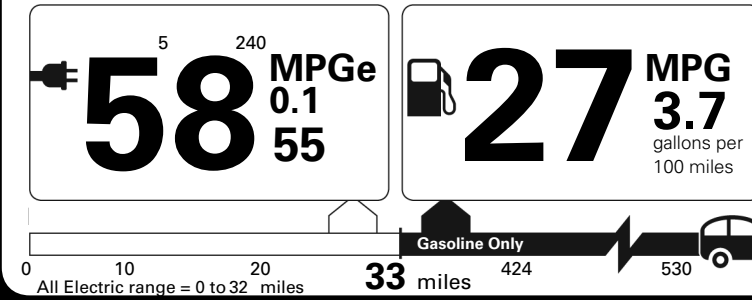

Fuel Economy and Environment

Plug-In Hybrid Vehicle
Electricity-Gasoline

Fuel Economy Standard SUV 4WD range from 14 to 102 MPGe. The best vehicle rates 132 MPGe.

You save
\$ 500
in fuel costs
over 5 years
compared to the
average new vehicle.